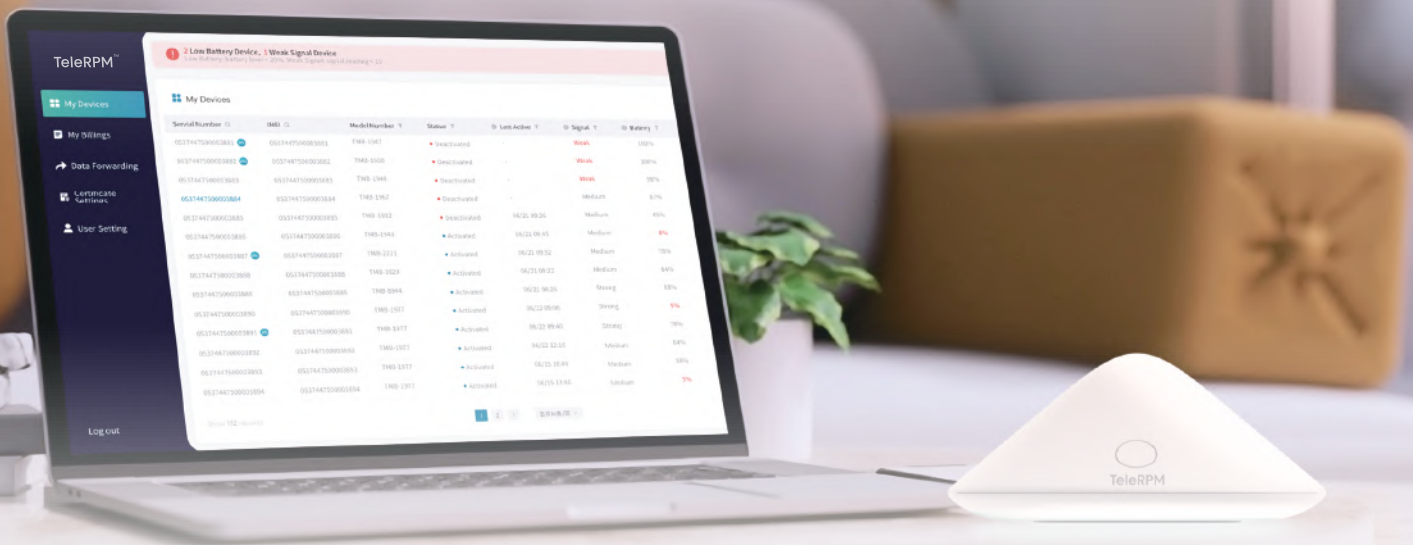

TeleRPM™

TeleRPM AnyHub 2022

The world's first Hub designed for telehealth

Out-of-the-box

No App and
Additional Set up

4G Cellular

Connect with
Transtek Default
BLE Devices

Product Name	TeleRPM AnyHub 2022
Dimensions	100mm in diameter, 48mm in height
Color	Snow White
Accessory	5V/2A power adapter, USB-TypeC cable
Button/Control	Sync Button, Reset Button
Cellular	2G/4G(LTE-Cat-M1), Global Roaming Network
Bluetooth	Bluetooth 5.0
Bluetooth Range	up to 30 meters
Bluetooth Connection	up to 10 simultaneous connection